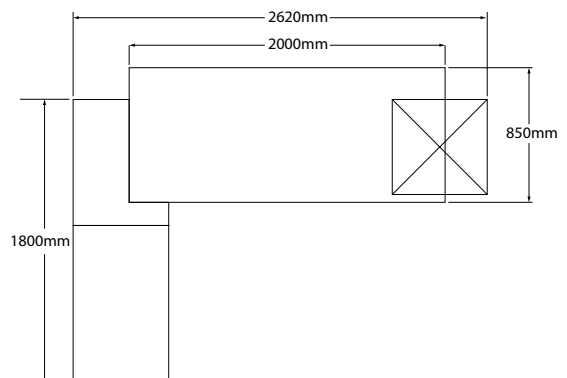

MAIN DESK TOP / MODESTY PANEL / STEEL FRAME	
NEV001	Nevada Main Desk Top - 1800mm x 850mm, 38mm x 38mm Steel Frame
NEV002	Nevada Main Desk Top - 2000mm x 850mm, 38mm x 38mm Steel Frame
DESK HEIGHT PEDESTALS / 32MM TOP / NO LOCK	
NEV003	Nevada Desk Height Pedestal 2 Drawer, 1 Deep Filer
NEV004	Nevada Desk Height Pedestal 4 Drawer, 1 Pencil Tray
SIDE PC HOLDER CABINET / 16MM SHELF	
NEV005	Side PC Holder Cabinet 800mm x 600mm
ROLLER DOOR CREDENZA/32MM TOP/ 16MM BACKING / 16MM Shelf	
NEV006	Nevada Credenza - 1000mm x 600mm Black Roller Door
NEV007	Nevada Credenza - 1000mm x 600mm Silver Roller Door
NEV008	Nevada Credenza - 1000mm x 600mm White Roller Door
PEDENZA CABINET / 32MM TOP / 16MM BACKING / 16MM Shelf / NO LOCK	
NEV009	Nevada Pedenza - 1200mm x 600mm Black Roller Door, 4 Drawers
NEV010	Nevada Pedenza - 1200mm x 600mm Silver Roller Door, 4 Drawers
NEV011	Nevada Pedenza - 1200mm x 600mm White Roller Door, 4 Drawers
SYSTEM CUPBOARD / HINGE DOOR / GLASS HINGE DOOR / 32MM TOP / 16MM BACKING	
NEV012	Systems Cupboard 1800mm x 900mm x 400mm / Lockable / 3 Shelves / 2 x 16mm Hinge Doors / 2 x Glass Hinge Doors
SYSTEMS CUPBOARD / HINGE DOORS / ADJUSTABLE SHELVES / 32MM TOP / 16MM BACKING	
NEV012	Systems Cupboard 1800mm x 900mm x 400mm Lockable, 3 Shelves, 2 x 16mm Hinge Doors, 2 x Glass Hinge Doors
SYSTEM CUPBOARD / HINGE DOOR / ADJUSTABLE SHELVES / 32MM TOP / 16MM BACKING	
NEV013	Systems Cupboard 1800mm x 900mm x 400mm, Lockable, 3 Shelves, 2 x Hinge Doors, 3 Tier Open
MISCELLANEOUS	
MIS001	Add On - Top Lock
MIS002	Add On - Central Lock
MIS003	Add On - Pencil Tray (Loose)
MIS004	Add On - Silver Bar Handle (Each)
MIS005	Add On - Pull-Out Steel Cradle with Slides, 350mm Telescopic Runners
ACC005	Add On - Small Steel Corner Brackets
ACC004	Add On - Flat Connecting Brackets
ACC008	Add On - Cut and Supply Access Hole & Cover
ACC041	Add On - Power Dock Cut Out (Standard)
ACC040	Add On - Supply and Fit Ergosoft / Edging / Bullnose Edging
ACC045	Add On - 16mm Desk Height Leveller M6 (Set of 4)
ACC046	Add On - 32mm Desk Height Leveller M8 (Set of 4)
ACC047	Add On - Telescopic Runners 400mm for Standard Drawers
ACC048	Add On - Telescopic Runners 350mm for Pencil Tray
ACC042	Add On - KD Fittings - Unit Price