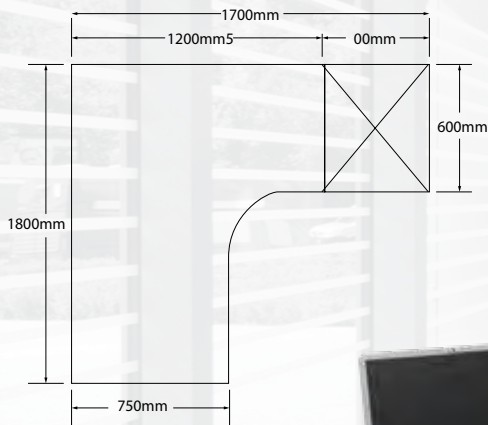

CLUSTER NETWORK

Finish - Main: Havard Cherry | Fabric: Vulcan Skye.

Product images are for illustrative purposes only and may differ from the actual product.