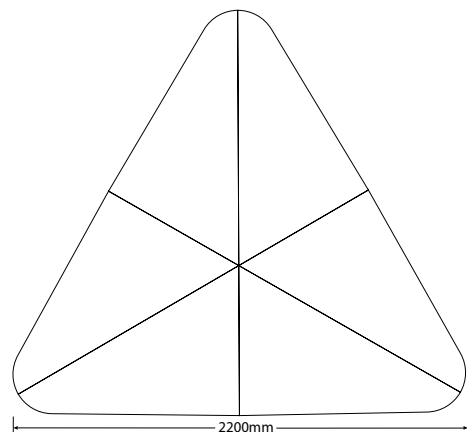

CODE   DESCRIPTION

TRAINING TABLE TOP	
TRA001	New Era Training Table Top - 1100mm x 750mm
50MM ROUND STEEL POLE LEG	
ACC036	Standard Black Pole Leg - 700mm x 50mm Diameter - Incl. Adjustable Leveller
ACC037	Standard Silver Pole Leg - 700mm x 50mm Diameter - Incl. Adjustable Leveller
MIS101	Add on 40mm Dia. Castor
76MM ROUND STEEL POLE LEG	
ACC015	Standard Black Pole Leg - 700mm x 76mm Diameter - Incl. Adjustable Leveller
ACC016	Standard Silver Pole Leg - 700mm x 76mm Diameter - Incl. Adjustable Leveller
MIS103	Add On 500mm Dia. Castor
MIS104	Add On 500mm Dia. Castor (Foot Brake)
Configurations are Left & Right Hand Side Sensitive	
MISCELLANEOUS	
MIS001	Add On - Top Lock
MIS002	Add On - Central Lock
MIS003	Add On - Pencil Tray (Loose)
MIS004	Add On - Silver Bar Handle (Each)
MIS005	Add On - Pull-Out Steel Cradle with Slides, 350mm Telescopic Runners
ACC005	Add On - Small Steel Corner Brackets
ACC004	Add On - Flat Connecting Brackets
ACC008	Add On - Cut and Supply Access Hole & Cover
ACC041	Add On - Power Dock Cut Out (Standard)
ACC040	Add On - Supply and Fit Ergosoft / Edging / Bullnose Edging
ACC045	Add On - 16mm Desk Height Leveller M6 (Set of 4)
ACC046	Add On - 32mm Desk Height Leveller M8 (Set of 4)
ACC047	Add On - Telescopic Runners 400mm for Standard Drawers
ACC048	Add On - Telescopic Runners 350mm for Pencil Tray
ACC042	Add On - KD Fittings - Unit Price