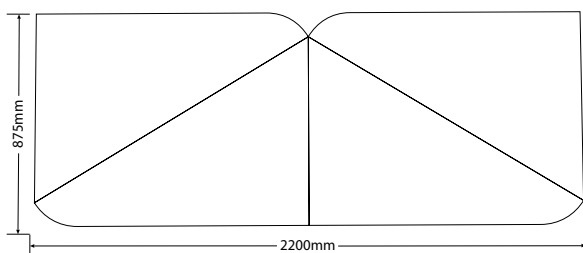

CODE   DESCRIPTION

TRAINING TABLE TOP	
TRA001	New Era Training Table Top - 1100mm x 750mm
50MM ROUND STEEL POLE LEG	
ACC036	Standard Black Pole Leg - 700mm x 50mm Diameter - Incl. Adjustable Leveller
ACC037	Standard Silver Pole Leg - 700mm x 50mm Diameter - Incl. Adjustable Leveller
MIS101	Add on 40mm Dia. Castor
76MM ROUND STEEL POLE LEG	
ACC015	Standard Black Pole Leg - 700mm x 76mm Diameter - Incl. Adjustable Leveller
ACC016	Standard Silver Pole Leg - 700mm x 76mm Diameter - Incl. Adjustable Leveller
MIS103	Add On 500mm Dia. Castor
MIS104	Add On 500mm Dia. Castor (Foot Brake)
Configurations are Left & Right Hand Side Sensitive	
MISCELLANEOUS	
MIS001	Add On - Top Lock
MIS002	Add On - Central Lock
MIS003	Add On - Pencil Tray (Loose)
MIS004	Add On - Silver Bar Handle (Each)
MIS005	Add On - Pull-Out Steel Cradle with Slides, 350mm Telescopic Runners
ACC005	Add On - Small Steel Corner Brackets
ACC004	Add On - Flat Connecting Brackets
ACC008	Add On - Cut and Supply Access Hole & Cover
ACC041	Add On - Power Dock Cut Out (Standard)
ACC040	Add On - Supply and Fit Ergosoft / Edging / Bullnose Edging
ACC045	Add On - 16mm Desk Height Leveller M6 (Set of 4)
ACC046	Add On - 32mm Desk Height Leveller M8 (Set of 4)
ACC047	Add On - Telescopic Runners 400mm for Standard Drawers
ACC048	Add On - Telescopic Runners 350mm for Pencil Tray
ACC042	Add On - KD Fittings - Unit Price