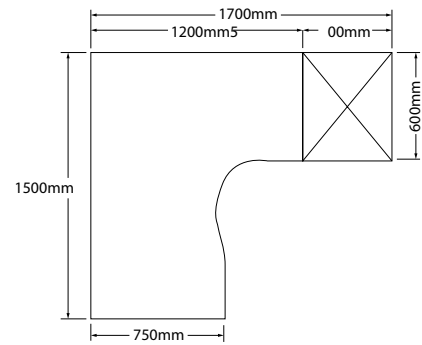

NOVA CLUSTER

- Standard Melamine Finishes / Including Two Tone
- 32mm Top / 16mm Substructure
- Steel Pole Legs
- Configurations Are Left & Right Side Sensitive
- Accessories Not Included

CODE DESCRIPTION