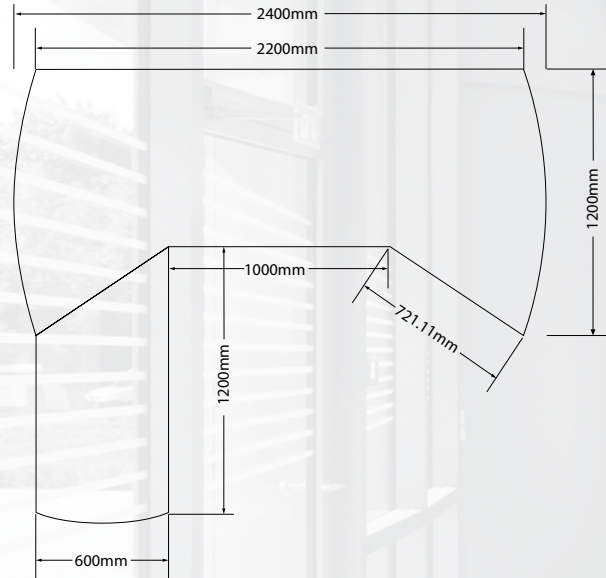

Finish - Main: African Wenge | Accent: White.