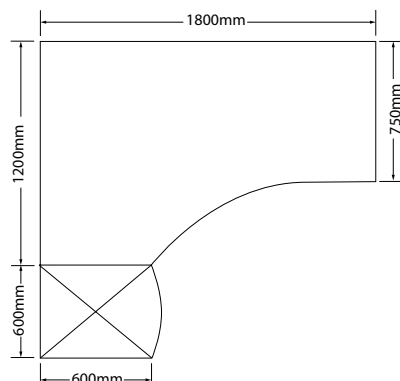

MAIN DESK SHELL / CENTRE COLUMN	
OXC001	Oxford Main Desk Shell - 1200mm x 750mm/600mm x 1200mm
OXC002	Oxford Main Desk Shell - 1400mm x 750mm/600mm x 1200mm
OXC003	Oxford Main Desk Shell - 1500mm x 750mm/600mm x 1200mm
OXC004	Oxford Main Desk Shell - 1600mm x 750mm/600mm x 1200mm
OXC005	Oxford Main Desk Shell - 1800mm x 750mm/600mm x 1200mm
OXC006	Oxford Main Desk Shell - 2100mm x 750mm/600mm x 1200mm
EXTENTION TOPS - 32MM /BOWED FRONT	
OXC007	Extention Top - 600mm x 500mm
OXC008	Extention Top - 600mm x 600mm
OXC009	Extention Top - 600mm x 800mm
ATTACHABLE PEDESTAL / NO LOCKS	
IMP019	Impact Attachable Pedestal 1 Drawer
IMP020	Impact Attachable Pedestal 2 Drawer
IMP021	Impact Attachable Pedestal 3 Drawer
DESK HEIGHT PEDESTALS / NO TOPS / NO LOCKS	
IMP014	Impact Desk Height Pedestal 2 Drawer, Lever Arch
IMP015	Impact Desk Height Pedestal 2 Drawer, 1 Deep Filer
IMP016	Impact Desk Height Pedestal 4 Drawer
IMP017	Impact Desk Height Pedestal 4 Drawer, 1 Pencil Tray
IMP018	Impact Desk Height Pedestal 2 Drawer, 1 Deep Filer, 1 Pencil Tray (Pull-Out)
IMP008	Impact Desk Height Pedestal 1 Open Shelf, PC Holder
IMP047	Impact Desk Height Pedestal 1 Drawer, PC Holder
IMP052	Impact Desk Height Pedestal 1 Drawer, 1 Hinged Door
IMP053	Impact Desk Height Pedestal 2 Drawer, 1 Hinged Door
MISCELLANEOUS	
MIS001	Add On - Top Lock
MIS002	Add On - Central Lock
MIS003	Add On - Pencil Tray (Loose)
MIS004	Add On - Silver Bar Handle (Each)
MIS005	Add On - Pull-Out Steel Cradle with Slides, 350mm Telescopic Runners
ACC005	Add On - Small Steel Corner Brackets
ACC004	Add On - Flat Connecting Brackets
ACC008	Add On - Cut and Supply Access Hole & Cover
ACC041	Add On - Power Dock Cut Out (Standard)
ACC040	Add On - Supply and Fit Ergosoft / Edging / Bullnose Edging
ACC045	Add On - 16mm Desk Height Leveller M6 (Set of 4)
ACC046	Add On - 32mm Desk Height Leveller M8 (Set of 4)
ACC047	Add On - Telescopic Runners 400mm for Standard Drawers
ACC048	Add On - Telescopic Runners 350mm for Pencil Tray
ACC042	Add On - KD Fittings - Unit Price