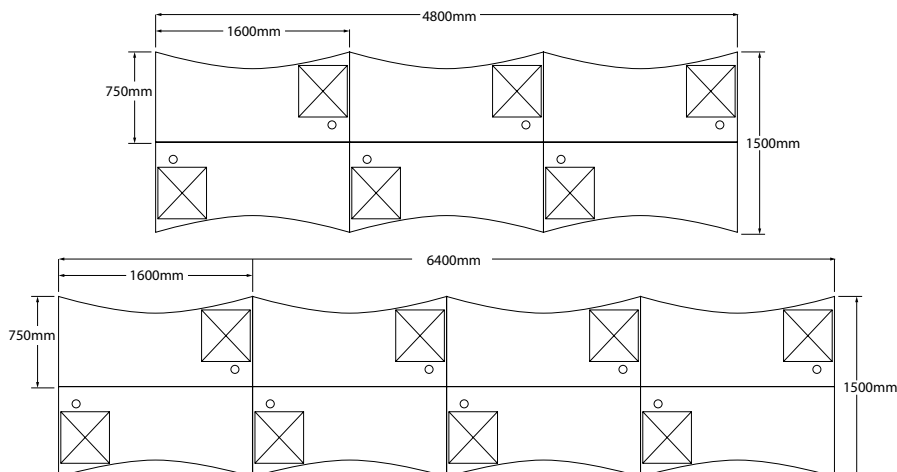

MAIN DESK TOP	
CNC001	Call Network Desk Shell - 1200mm x 750mm (Inner Curve)
CNC002	Call Network Desk Shell - 1400mm x 750mm (Inner Curve)
CNC003	Call Network Desk Shell - 1600mm x 750mm (Inner Curve)
ATTACHABLE PEDESTAL / NO LOCKS	
IMP019	Impact Attachable Pedestal 1 Drawer
IMP020	Impact Attachable Pedestal 2 Drawer
IMP021	Impact Attachable Pedestal 3 Drawer
DESK HEIGHT PEDESTALS / NO TOPS / NO LOCKS	
IMP014	Impact Desk Height Pedestal 2 Drawer, Lever Arch
IMP015	Impact Desk Height Pedestal 2 Drawer, 1 Deep Filer
IMP016	Impact Desk Height Pedestal 4 Drawer
IMP017	Impact Desk Height Pedestal 4 Drawer, 1 Pencil Tray
IMP018	Impact Desk Height Pedestal 2 Drawer, 1 Deep Filer, 1 Pencil Tray (Pull-Out)
IMP008	Impact Desk Height Pedestal 1 Open Shelf, PC Holder
IMP047	Impact Desk Height Pedestal 1 Drawer, PC Holder
IMP052	Impact Desk Height Pedestal 1 Drawer, 1 Hinged Door
IMP053	Impact Desk Height Pedestal 2 Drawer, 1 Hinged Door
MOBILE PEDESTALS / 32MM TOP / NO LOCKS	
IMP009	Impact Mobile Pedestal 1 Drawer, 1 Deep Filer
IMP010	Impact Mobile Pedestal 1 Drawer, 1 Deep Filer, 1 Pencil Tray (Pull-Out)
IMP011	Impact Mobile Pedestal 3 Drawer
IMP012	Impact Mobile Pedestal 3 Drawer, 1 Pencil Tray (Pull-Out)
IMP013	Impact Mobile Pedestal 2 Drawer, 1 Deep Filer
IMP054	Impact Mobile Pedestal 1 Drawer, 1 Deep Filer, Cushion Top
MISCELLANEOUS	
MIS001	Add On - Top Lock
MIS002	Add On - Central Lock
MIS003	Add On - Pencil Tray (Loose)
MIS004	Add On - Silver Bar Handle (Each)
MIS005	Add On - Pull-Out Steel Cradle with Slides, 350mm Telescopic Runners
ACC005	Add On - Small Steel Corner Brackets
ACC004	Add On - Flat Connecting Brackets
ACC008	Add On - Cut and Supply Access Hole & Cover
ACC041	Add On - Power Dock Cut Out (Standard)
ACC040	Add On - Supply and Fit Ergosoft / Edging / Bullnose Edging
ACC045	Add On - 16mm Desk Height Leveller M6 (Set of 4)
ACC046	Add On - 32mm Desk Height Leveller M8 (Set of 4)
ACC047	Add On - Telescopic Runners 400mm for Standard Drawers
ACC048	Add On - Telescopic Runners 350mm for Pencil Tray
ACC042	Add On - KD Fittings - Unit Price