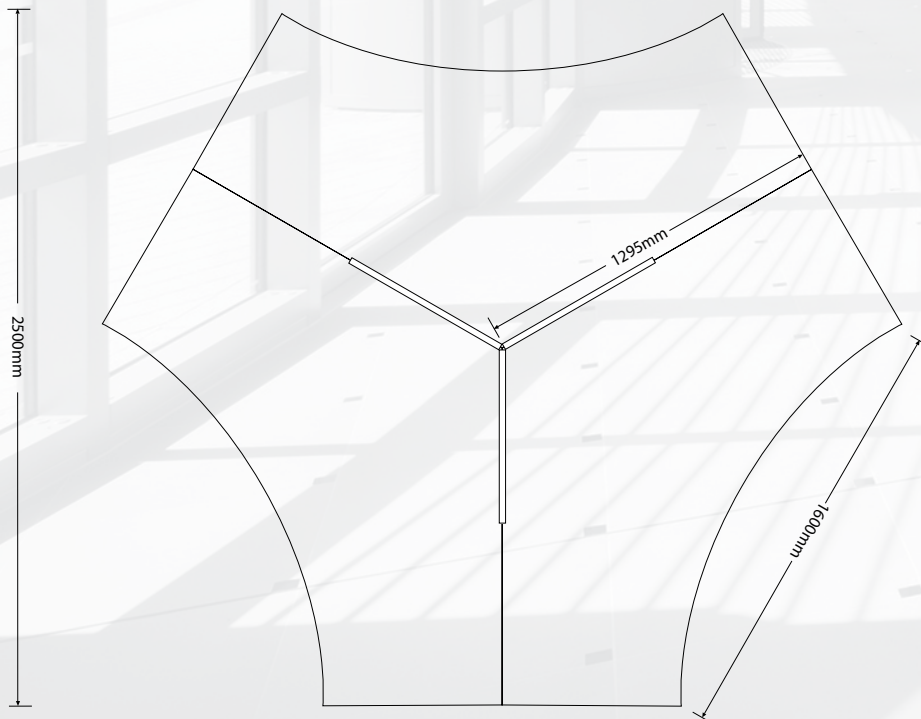

3 WAY CLUSTER

Finish - Main: Vancouver Maple | Fabric: Vulcan Soviet.

Product images are for illustrative purposes only and may differ from the actual product.