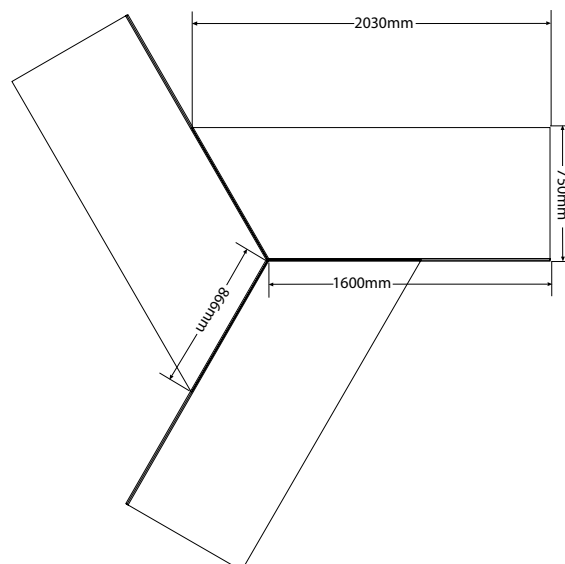

MAIN DESK SHELL / 32MM TOP & LEGS	
STR001	Alliance Main Desk Shell - 2030mm x 750mm (Tapered One Side)
ATTACHABLE PEDESTAL / NO LOCKS	
IMP019	Impact Attachable Pedestal 1 Drawer
IMP020	Impact Attachable Pedestal 2 Drawer
IMP021	Impact Attachable Pedestal 3 Drawer
DESK HEIGHT PEDESTALS / NO TOPS / NO LOCKS	
IMP014	Impact Desk Height Pedestal 2 Drawer, Lever Arch
IMP015	Impact Desk Height Pedestal 2 Drawer, 1 Deep Filer
IMP016	Impact Desk Height Pedestal 4 Drawer
IMP017	Impact Desk Height Pedestal 4 Drawer, 1 Pencil Tray
IMP018	Impact Desk Height Pedestal 2 Drawer, 1 Deep Filer, 1 Pencil Tray (Pull-Out)
IMP008	Impact Desk Height Pedestal 1 Open Shelf, PC Holder
IMP047	Impact Desk Height Pedestal 1 Drawer, PC Holder
IMP052	Impact Desk Height Pedestal 1 Drawer, 1 Hinged Door
IMP053	Impact Desk Height Pedestal 2 Drawer, 1 Hinged Door
DESK SCREENS	
SCR023	Rectangular Desk Screen - 866mm x 600mm x 16mm With Black T - Edging
SCR004	Rectangular Desk Screen - 1600mm x 600mm x 16mm With Black T - Edging
MISCELLANEOUS	
MIS001	Add On - Top Lock
MIS002	Add On - Central Lock
MIS003	Add On - Pencil Tray (Loose)
MIS004	Add On - Silver Bar Handle (Each)
MIS005	Add On - Pull-Out Steel Cradle with Slides, 350mm Telescopic Runners
ACC005	Add On - Small Steel Corner Brackets
ACC004	Add On - Flat Connecting Brackets
ACC008	Add On - Cut and Supply Access Hole & Cover
ACC041	Add On - Power Dock Cut Out (Standard)
ACC040	Add On - Supply and Fit Ergosoft / Edging / Bullnose Edging
ACC045	Add On - 16mm Desk Height Leveller M6 (Set of 4)
ACC046	Add On - 32mm Desk Height Leveller M8 (Set of 4)
ACC047	Add On - Telescopic Runners 400mm for Standard Drawers
ACC048	Add On - Telescopic Runners 350mm for Pencil Tray
ACC042	Add On - KD Fittings - Unit Price