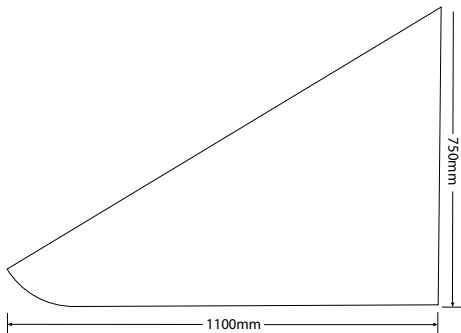

CODE   DESCRIPTION

TRAINING TABLE TOP	
TRA001	New Era Training Table Top - 1100mm x 750mm
50MM ROUND STEEL POLE LEG	
ACC036	Standard Black Pole Leg - 700mm x 50mm Diameter - Incl. Adjustable Leveller
ACC037	Standard Silver Pole Leg - 700mm x 50mm Diameter - Incl. Adjustable Leveller
MIS101	Add on 40mm Dia. Castor
76MM ROUND STEEL POLE LEG	
ACC015	Standard Black Pole Leg - 700mm x 76mm Diameter - Incl. Adjustable Leveller
ACC016	Standard Silver Pole Leg - 700mm x 76mm Diameter - Incl. Adjustable Leveller
MIS103	Add On 500mm Dia. Castor
MIS104	Add On 500mm Dia. Castor (Foot Brake)
Configurations are Left & Right Hand Side Sensitive	
MISCELLANEOUS	
MIS001	Add On - Top Lock
MIS002	Add On - Central Lock
MIS003	Add On - Pencil Tray (Loose)
MIS004	Add On - Silver Bar Handle (Each)
MIS005	Add On - Pull-Out Steel Cradle with Slides, 350mm Telescopic Runners
ACC005	Add On - Small Steel Corner Brackets
ACC004	Add On - Flat Connecting Brackets
ACC008	Add On - Cut and Supply Access Hole & Cover
ACC041	Add On - Power Dock Cut Out (Standard)
ACC040	Add On - Supply and Fit Ergosoft / Edging / Bullnose Edging
ACC045	Add On - 16mm Desk Height Leveller M6 (Set of 4)
ACC046	Add On - 32mm Desk Height Leveller M8 (Set of 4)
ACC047	Add On - Telescopic Runners 400mm for Standard Drawers
ACC048	Add On - Telescopic Runners 350mm for Pencil Tray
ACC042	Add On - KD Fittings - Unit Price