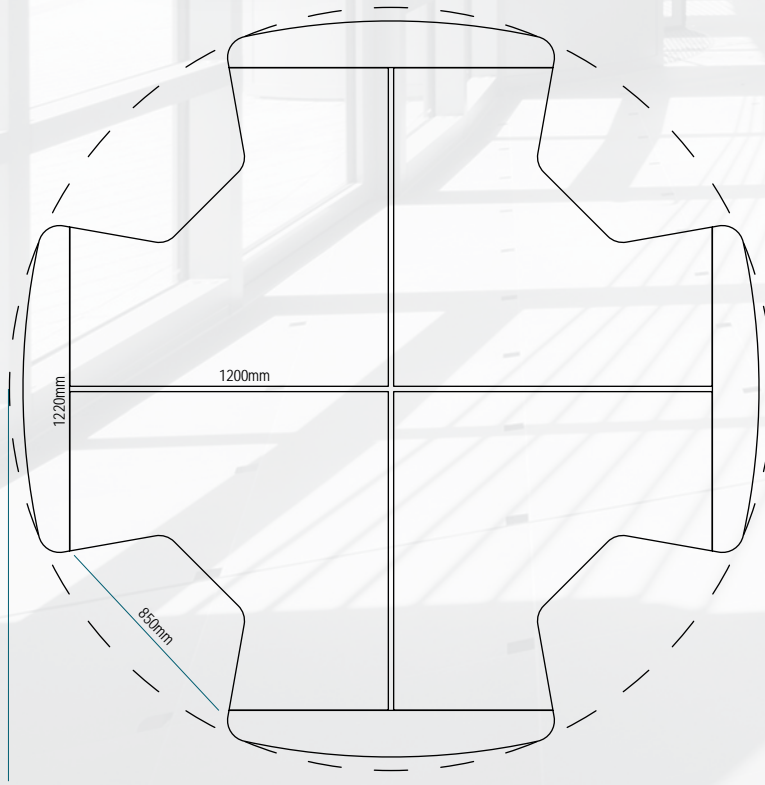

2872mm DIA

Finish - Main: Normandy | Fabric: Vulcan Skye.