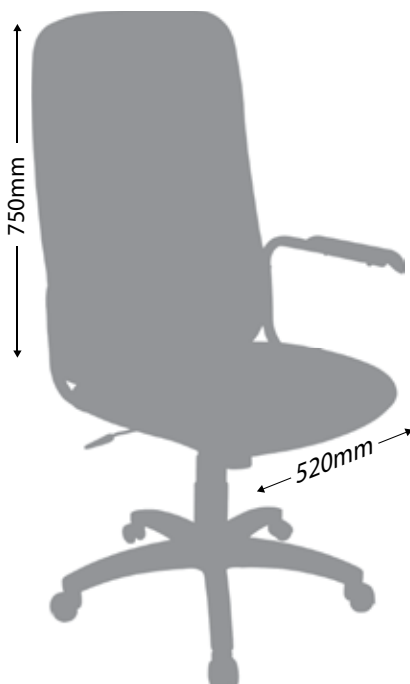

* Cedarcryl : Black

ATLANTA

	NAME	DESCRIPTION	FABRIC	
	High Back Chair	Upholstered Seat & Back Swivel & Tilt Mechanism Gas Adjustable Nylon Base Nylon Castors Atlanta Armrests	1 COM: Customers Own Fabric 2 Contract Fabric: Blue / Black / Burgundy * 3 Cedarcryl / Studio Range / Image / Platinum 4 Soft Nu-Hide 5 Vulcan Seat 0.8m / Back 1.1m Total Per Chair 1.9m Fabric calculated on plain colours only, Width 1.4m	
	Mid Back Chair	Upholstered Seat & Back Swivel & Tilt Mechanism Gas Adjustable Nylon Base Nylon Castors Atlanta Armrests	1 COM: Customers Own Fabric 2 Contract Fabric: Blue / Black / Burgundy * 3 Cedarcryl / Studio Range / Image / Platinum 4 Soft Nu-Hide 5 Vulcan Seat 0.8m / Back 0.8m Total Per Chair 1.6m Fabric calculated on plain colours only, Width 1.4m	
	Visitors Chair	Upholstered Seat & Back Black Powder-Coated Sleigh Base Atlanta Armrests	1 COM: Customers Own Fabric 2 Contract Fabric: Blue / Black / Burgundy * 3 Cedarcryl / Studio Range / Image / Platinum 4 Soft Nu-Hide 5 Vulcan Seat 0.8m / Back 0.8m Total Per Chair 1.6m Fabric calculated on plain colours only, Width 1.4m	