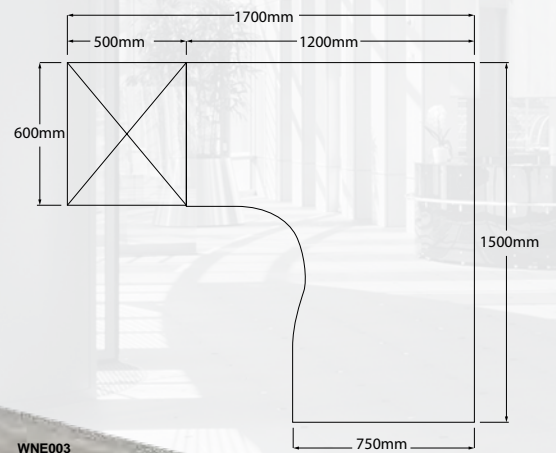

Finish - Main: Vence