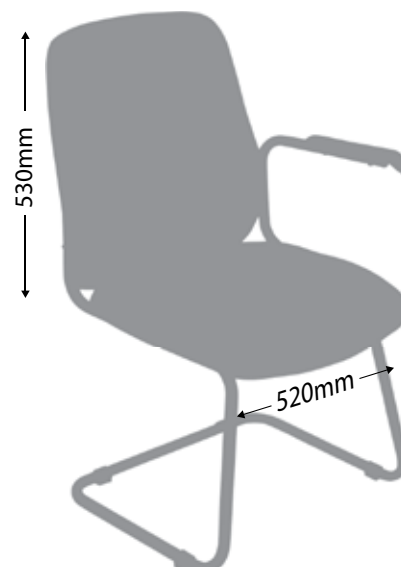

* Cedarcryl : Black

ATLANTA

	NAME	DESCRIPTION	FABRIC	
	High Back Chair	Upholstered Seat & Back Swivel & Tilt Mechanism Gas Adjustable Nylon Base Nylon Castors Atlanta Armrests	1 COM: Customers Own Fabric 2 Contract Fabric: Blue / Black / Burgundy * 3 Cedarcryl / Studio Range / Image / Platinum 4 Soft Nu-Hide 5 Vulcan Seat 0.8m / Back 1.1m Total Per Chair 1.9m Fabric calculated on plain colours only, Width 1.4m	
	Mid Back Chair	Upholstered Seat & Back Swivel & Tilt Mechanism Gas Adjustable Nylon Base Nylon Castors Atlanta Armrests	1 COM: Customers Own Fabric 2 Contract Fabric: Blue / Black / Burgundy * 3 Cedarcryl / Studio Range / Image / Platinum 4 Soft Nu-Hide 5 Vulcan Seat 0.8m / Back 0.8m Total Per Chair 1.6m Fabric calculated on plain colours only, Width 1.4m	
	Visitors Chair	Upholstered Seat & Back Black Powder-Coated Sleigh Base Atlanta Armrests	1 COM: Customers Own Fabric 2 Contract Fabric: Blue / Black / Burgundy * 3 Cedarcryl / Studio Range / Image / Platinum 4 Soft Nu-Hide 5 Vulcan Seat 0.8m / Back 0.8m Total Per Chair 1.6m Fabric calculated on plain colours only, Width 1.4m	