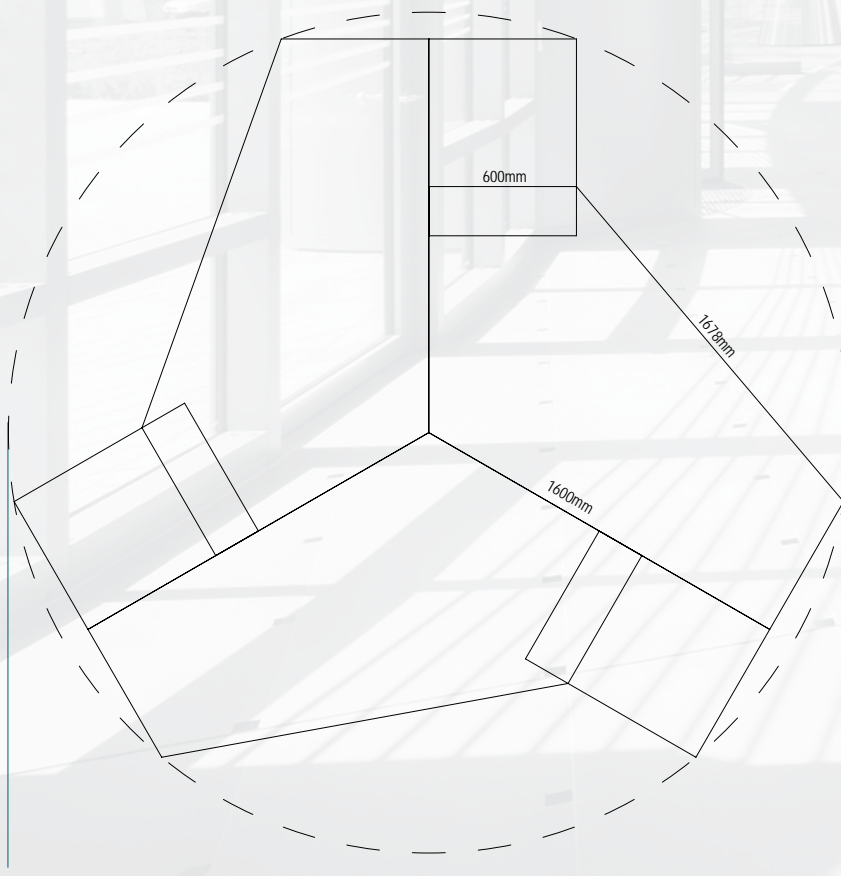

3418mm DIA

Finish - Main: Summer Oak | Accent: Black | Fabric: Vulcan Black.

Product images are for illustrative purposes only and may differ from the actual product.