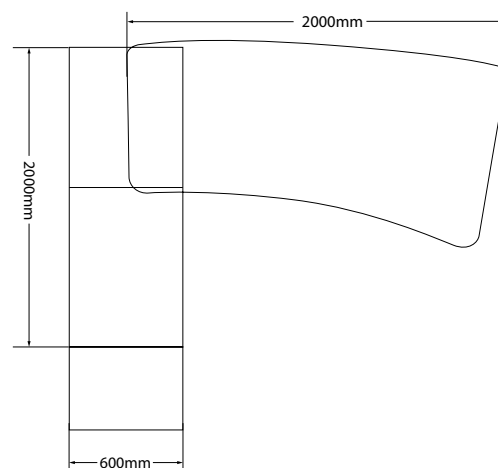

CODE DESCRIPTION

CODE	DESCRIPTION
MAIN DESK SHELL / 16MM CURVED MODESTY / 32MM PANEL LEGS	
WIN001	Windsor Main Desk - 2000mm x 800mm
WIN002	Windsor Main Desk - 2200mm x 800mm
WIN003	Windsor Main Desk - 2400mm x 800mm
SIDE PC HOLDER CABINET	
WIN004	Side Open Shelf Unit
MOBILE PEDESTALS / 32MM TOP / NO LOCKS	
IMP009	Impact Mobile Pedestal 1 Drawer, 1 Deep Filer
IMP010	Impact Mobile Pedestal 1 Drawer, 1 Deep Filer, 1 Pencil Tray (Pull-Out)
IMP011	Impact Mobile Pedestal 3 Drawer
IMP012	Impact Mobile Pedestal 3 Drawer, 1 Pencil Tray (Pull-Out)
IMP013	Impact Mobile Pedestal 2 Drawer, 1 Deep Filer
IMP054	Impact Mobile Pedestal 1 Drawer, 1 Deep Filer, Cushion Top
PEDENZA CABINETS / 32MM TOP / 16MM BACKING / 16mm SHELF / NO LOCK	
IMP033	Pedenza - 1200mm x 600mm Sliding Door, 2 Drawers, 1 Deep Filer
IMP034	Pedenza - 1200mm x 600mm Sliding Door, 4 Drawers
IMP055	Pedenza - 1200mm x 600mm Hinged Door, Open Book Shelf, 4 Drawers
IMP035	Pedenza - 1200mm x 600mm Black Roller Door, 2 Drawers, 1 Deep Filer
IMP036	Pedenza - 1200mm x 600mm Black Roller Door, 4 Drawers
IMP037	Pedenza - 1200mm x 600mm Silver / White Roller Door, 2 Drawers, 1 Deep Filer
IMP038	Pedenza - 1200mm x 600mm Silver / White Roller Door, 4 Drawers
MISCELLANEOUS	
MIS001	Add On - Top Lock
MIS002	Add On - Central Lock
MIS003	Add On - Pencil Tray (Loose)
MIS004	Add On - Silver Bar Handle (Each)
MIS005	Add On - Pull-Out Steel Cradle with Slides, 350mm Telescopic Runners
ACC005	Add On - Small Steel Corner Brackets
ACC004	Add On - Flat Connecting Brackets
ACC008	Add On - Cut and Supply Access Hole & Cover
ACC041	Add On - Power Dock Cut Out (Standard)
ACC040	Add On - Supply and Fit Ergosoft / Edging / Bullnose Edging
ACC045	Add On - 16mm Desk Height Leveller M6 (Set of 4)
ACC046	Add On - 32mm Desk Height Leveller M8 (Set of 4)
ACC047	Add On - Telescopic Runners 400mm for Standard Drawers
ACC048	Add On - Telescopic Runners 350mm for Pencil Tray
ACC042	Add On - KD Fittings - Unit Price