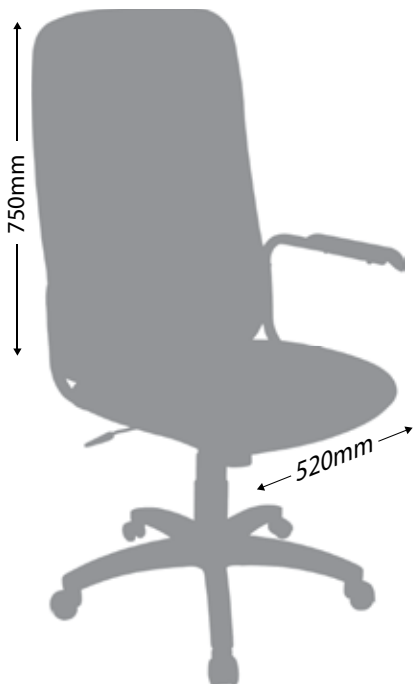

MONTANA

	NAME	DESCRIPTION	FABRIC	
	High Back Chair	Upholstered Seat & Back Swivel & Tilt Mechanism Gas Adjustable Nylon Base Nylon Castors Montana Armrests	* 1 COM: Customers Own Fabric 2 Contract Fabric: Blue / Black / Burgundy 3 Cedarcryl / Studio Range / Image / Platinum 4 Soft Nu-Hide 5 Vulcan Seat 0.8m / Back 1.1m Total Per Chair 1.9m Fabric calculated on plain colours only, Width 1.4m	
	Mid Back Chair	Upholstered Seat & Back Swivel & Tilt Mechanism Gas Adjustable Nylon Base Nylon Castors Montana Armrests	* 1 COM: Customers Own Fabric 2 Contract Fabric: Blue / Black / Burgundy 3 Cedarcryl / Studio Range / Image / Platinum 4 Soft Nu-Hide 5 Vulcan Seat 0.8m / Back 0.8m Total Per Chair 1.6m Fabric calculated on plain colours only, Width 1.4m	
	Visitors Chair	Upholstered Seat & Back Black Powder-Coated Sleigh Base Montana Armrests	* 1 COM: Customers Own Fabric 2 Contract Fabric: Blue / Black / Burgundy 3 Cedarcryl / Studio Range / Image / Platinum 4 Soft Nu-Hide 5 Vulcan Seat 0.8m / Back 0.8m Total Per Chair 1.6m Fabric calculated on plain colours only, Width 1.4m