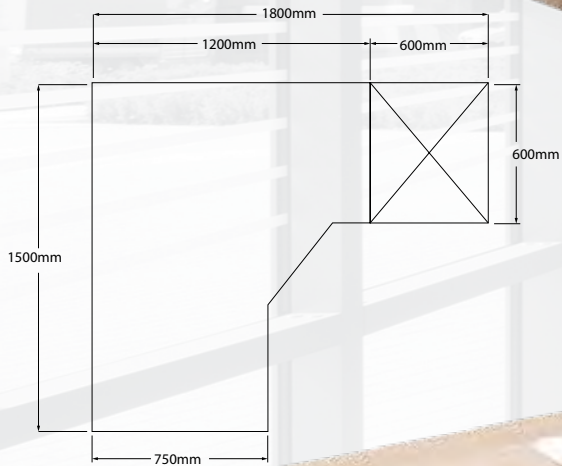

CODE DESCRIPTION

CODE	DESCRIPTION
MAIN DESK TOP ONLY	
NVA001	Nova Main Desk Top - 1200mm x 750mm/600mm x 1200mm
NVA002	Nova Main Desk Top - 1400mm x 750mm/600mm x 1200mm
NVA003	Nova Main Desk Top - 1500mm x 750mm/600mm x 1200mm
NVA004	Nova Main Desk Top - 1600mm x 750mm/600mm x 1200mm
NVA005	Nova Main Desk Top - 1800mm x 750mm/600mm x 1200mm
NVA006	Nova Main Desk Top - 2100mm x 750mm/600mm x 1200mm
EXTENTION TOPS - 32MM / BOWED FRONT	
NVA007	Extention Top - 600mm x 500mm
NVA008	Extention Top - 600mm x 600mm
NVA009	Extention Top - 600mm x 800mm
STEEL LEGS - BLACK / WHITE / SILVER	
ACC015	Standard Black Pole Leg - 700mm x 76mm Diameter - Incl Adjustable Leveller
ACC016	Standard Silver Pole Leg - 700mm x 76mm Diameter - Incl Adjustable Leveller
ACC050	Standard White Pole Leg - 700mm x 76mm Diameter - Incl Adjustable Leveller
ACC025	Standard Black Pole Leg Reticulated - 700mm x 76mm Diameter - Incl Adjustable Leveller
ACC026	Standard Silver Pole Leg Reticulated - 700mm x 76mm Diameter - Incl Adjustable Leveller
ACC051	Standard White Pole Leg Reticulated - 700mm x 76mm Diameter - Incl Adjustable Leveller
ACC027	Standard Black Pole Leg - 700mm x 76mm x 76mm Square - Incl Adjustable Leveller
ACC028	Standard Silver Pole Leg - 700mm x 76mm x 76mm Square - Incl Adjustable Leveller
ACC052	Standard White Pole Leg - 700mm x 76mm x 76mm Square - Incl Adjustable Leveller
ACC029	Standard Black Pole Leg Reticulated - 700mm x 76mm x 76mm Square - Incl Adjustable Leveller
ACC030	Standard Silver Pole Leg Reticulated - 700mm x 76mm x 76mm Square - Incl Adjustable Leveller
ACC053	Standard White Pole Leg Reticulated - 700mm x 76mm x 76mm Square - Incl Adjustable Leveller
ATTACHABLE PEDESTAL / NO LOCKS	
IMP019	Impact Attachable Pedestal 1 Drawer
IMP020	Impact Attachable Pedestal 2 Drawer
IMP021	Impact Attachable Pedestal 3 Drawer
DESK HEIGHT PEDESTALS / NO TOPS / NO LOCKS	
IMP014	Impact Desk Height Pedestal 2 Drawer, Lever Arch
IMP015	Impact Desk Height Pedestal 2 Drawer, 1 Deep Filer
IMP016	Impact Desk Height Pedestal 4 Drawer
IMP017	Impact Desk Height Pedestal 4 Drawer, 1 Pencil Tray
IMP018	Impact Desk Height Pedestal 2 Drawer, 1 Deep Filer, 1 Pencil Tray (Pull-Out)
IMP008	Impact Desk Height Pedestal 1 Open Shelf, PC Holder
IMP047	Impact Desk Height Pedestal 1 Drawer, PC Holder
IMP052	Impact Desk Height Pedestal 1 Drawer, 1 Hinged Door
IMP053	Impact Desk Height Pedestal 2 Drawer, 1 Hinged Door
MISCELLANEOUS	
MIS001	Add On - Top Lock
MIS002	Add On - Central Lock
MIS003	Add On - Pencil Tray (Loose)
MIS004	Add On - Silver Bar Handle (Each)
MIS005	Add On - Pull-Out Steel Cradle with Slides, 350mm Telescopic Runners
ACC005	Add On - Small Steel Corner Brackets
ACC004	Add On - Flat Connecting Brackets
ACC008	Add On - Cut and Supply Access Hole & Cover
ACC041	Add On - Power Dock Cut Out (Standard)
ACC040	Add On - Supply and Fit Ergosoft / Edging / Bullnose Edging
ACC045	Add On - 16mm Desk Height Leveller M6 (Set of 4)
ACC046	Add On - 32mm Desk Height Leveller M8 (Set of 4)
ACC047	Add On - Telescopic Runners 400mm for Standard Drawers
ACC048	Add On - Telescopic Runners 350mm for Pencil Tray
ACC042	Add On - KD Fittings - Unit Price