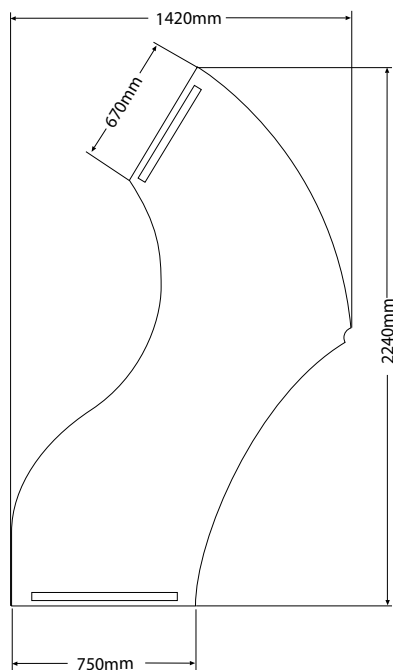

CODE DESCRIPTION

CODE	DESCRIPTION
MAIN DESK SHELL / 32MM TOP / LEAGS & STEEL POLE LEGS	
ZEN001	Zen Main Desk Shell - 2240mm x 750mm / 600mm x 1420mm (Complete 3 Way Setup With Screens)
MOBILE PEDESTALS / 32MM TOP / NO LOCKS	
IMP009	Impact Mobile Pedestal 1 Drawer, 1 Deep Filer
IMP010	Impact Mobile Pedestal 1 Drawer, 1 Deep Filer, 1 Pencil Tray (Pull-Out)
IMP011	Impact Mobile Pedestal 3 Drawer
IMP012	Impact Mobile Pedestal 3 Drawer, 1 Pencil Tray (Pull-Out)
IMP013	Impact Mobile Pedestal 2 Drawer, 1 Deep Filer
IMP054	Impact Mobile Pedestal 1 Drawer, 1 Deep Filer, Cushion Top
MISCELLANEOUS	
MIS001	Add On - Top Lock
MIS002	Add On - Central Lock
MIS003	Add On - Pencil Tray (Loose)
MIS004	Add On - Silver Bar Handle (Each)
MIS005	Add On - Pull-Out Steel Cradle with Slides, 350mm Telescopic Runners
ACC005	Add On - Small Steel Corner Brackets
ACC004	Add On - Flat Connecting Brackets
ACC008	Add On - Cut and Supply Access Hole & Cover
ACC041	Add On - Power Dock Cut Out (Standard)
ACC040	Add On - Supply and Fit Ergosoft / Edging / Bullnose Edging
ACC045	Add On - 16mm Desk Height Leveller M6 (Set of 4)
ACC046	Add On - 32mm Desk Height Leveller M8 (Set of 4)
ACC047	Add On - Telescopic Runners 400mm for Standard Drawers
ACC048	Add On - Telescopic Runners 350mm for Pencil Tray
ACC042	Add On - KD Fittings - Unit Price