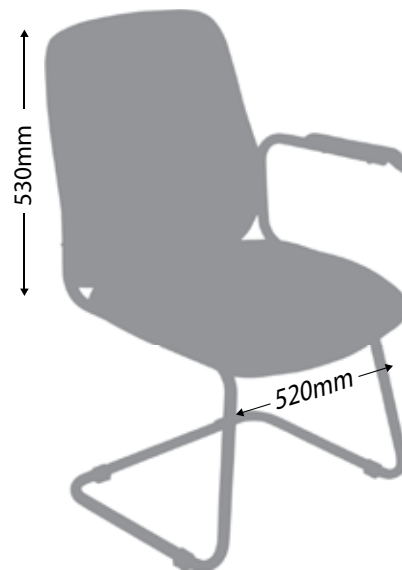

MONTANA

	NAME	DESCRIPTION	FABRIC	
	High Back Chair	Upholstered Seat & Back Swivel & Tilt Mechanism Gas Adjustable Nylon Base Nylon Castors Montana Armrests	* 1 COM: Customers Own Fabric 2 Contract Fabric: Blue / Black / Burgundy 3 Cedarcryl / Studio Range / Image / Platinum 4 Soft Nu-Hide 5 Vulcan Seat 0.8m / Back 1.1m Total Per Chair 1.9m Fabric calculated on plain colours only, Width 1.4m	
	Mid Back Chair	Upholstered Seat & Back Swivel & Tilt Mechanism Gas Adjustable Nylon Base Nylon Castors Montana Armrests	* 1 COM: Customers Own Fabric 2 Contract Fabric: Blue / Black / Burgundy 3 Cedarcryl / Studio Range / Image / Platinum 4 Soft Nu-Hide 5 Vulcan Seat 0.8m / Back 0.8m Total Per Chair 1.6m Fabric calculated on plain colours only, Width 1.4m	
	Visitors Chair	Upholstered Seat & Back Black Powder-Coated Sleigh Base Montana Armrests	* 1 COM: Customers Own Fabric 2 Contract Fabric: Blue / Black / Burgundy 3 Cedarcryl / Studio Range / Image / Platinum 4 Soft Nu-Hide 5 Vulcan Seat 0.8m / Back 0.8m Total Per Chair 1.6m Fabric calculated on plain colours only, Width 1.4m