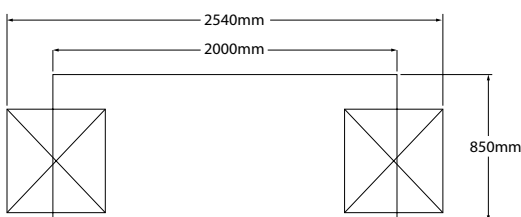

MAIN DESK TOP / MODESTY PANEL / STEEL FRAME	
NEV001	Nevada Main Desk Top - 1800mm x 850mm, 38mm x 38mm Steel Frame
NEV002	Nevada Main Desk Top - 2000mm x 850mm, 38mm x 38mm Steel Frame
DESK HEIGHT PEDESTALS / 32MM TOP / NO LOCK	
NEV003	Nevada Desk Height Pedestal 2 Drawer, 1 Deep Filer
NEV004	Nevada Desk Height Pedestal 4 Drawer, 1 Pencil Tray
SIDE PC HOLDER CABINET / 16MM SHELF	
NEV005	Side PC Holder Cabinet 800mm x 600mm
ROLLER DOOR CREDENZA/32MM TOP/ 16MM BACKING / 16MM Shelf	
NEV006	Nevada Credenza - 1000mm x 600mm Black Roller Door
NEV007	Nevada Credenza - 1000mm x 600mm Silver Roller Door
NEV008	Nevada Credenza - 1000mm x 600mm White Roller Door
PEDENZA CABINET / 32MM TOP / 16MM BACKING / 16MM Shelf / NO LOCK	
NEV009	Nevada Pedenza - 1200mm x 600mm Black Roller Door, 4 Drawers
NEV010	Nevada Pedenza - 1200mm x 600mm Silver Roller Door, 4 Drawers
NEV011	Nevada Pedenza - 1200mm x 600mm White Roller Door, 4 Drawers
SYSTEM CUPBOARD / HINGE DOOR / GLASS HINGE DOOR / 32MM TOP / 16MM BACKING	
NEV012	Systems Cupboard 1800mm x 900mm x 400mm / Lockable / 3 Shelves / 2 x 16mm Hinge Doors / 2 x Glass Hinge Doors
SYSTEMS CUPBOARD / HINGE DOORS / ADJUSTABLE SHELVES / 32MM TOP / 16MM BACKING	
NEV012	Systems Cupboard 1800mm x 900mm x 400mm Lockable, 3 Shelves, 2 x 16mm Hinge Doors, 2 x Glass Hinge Doors
SYSTEM CUPBOARD / HINGE DOOR / ADJUSTABLE SHELVES / 32MM TOP / 16MM BACKING	
NEV013	Systems Cupboard 1800mm x 900mm x 400mm, Lockable, 3 Shelves, 2 x Hinge Doors, 3 Tier Open
MISCELLANEOUS	
MIS001	Add On - Top Lock
MIS002	Add On - Central Lock
MIS003	Add On - Pencil Tray (Loose)
MIS004	Add On - Silver Bar Handle (Each)
MIS005	Add On - Pull-Out Steel Cradle with Slides, 350mm Telescopic Runners
ACC005	Add On - Small Steel Corner Brackets
ACC004	Add On - Flat Connecting Brackets
ACC008	Add On - Cut and Supply Access Hole & Cover
ACC041	Add On - Power Dock Cut Out (Standard)
ACC040	Add On - Supply and Fit Ergosoft / Edging / Bullnose Edging
ACC045	Add On - 16mm Desk Height Leveller M6 (Set of 4)
ACC046	Add On - 32mm Desk Height Leveller M8 (Set of 4)
ACC047	Add On - Telescopic Runners 400mm for Standard Drawers
ACC048	Add On - Telescopic Runners 350mm for Pencil Tray
ACC042	Add On - KD Fittings - Unit Price