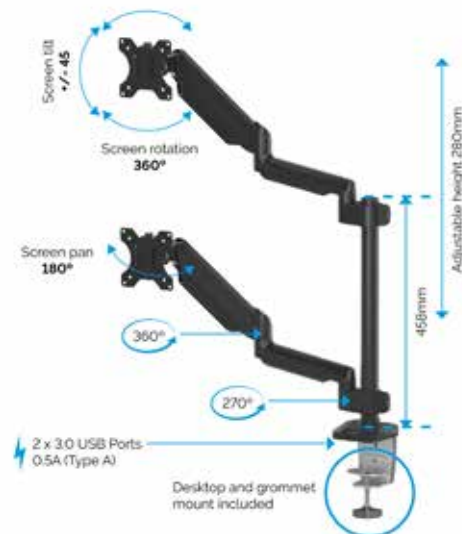

Stylish and ergonomic mounting solutions. Only available on request.

Available in black (BL)

Max weight
1.5–7kg per arm

For screen sizes up to
27" / 68.58cm

VESA
75 x 75 / 100 x 100

DYNAMIC MONITOR ARMS

Stylish and ergonomic mounting solutions. Only available on request.