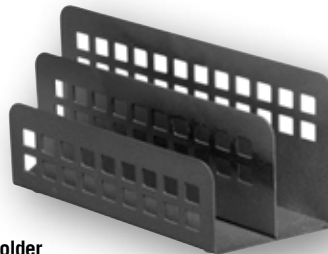

428BL
Letter holder
Size 200 x 70 x 85