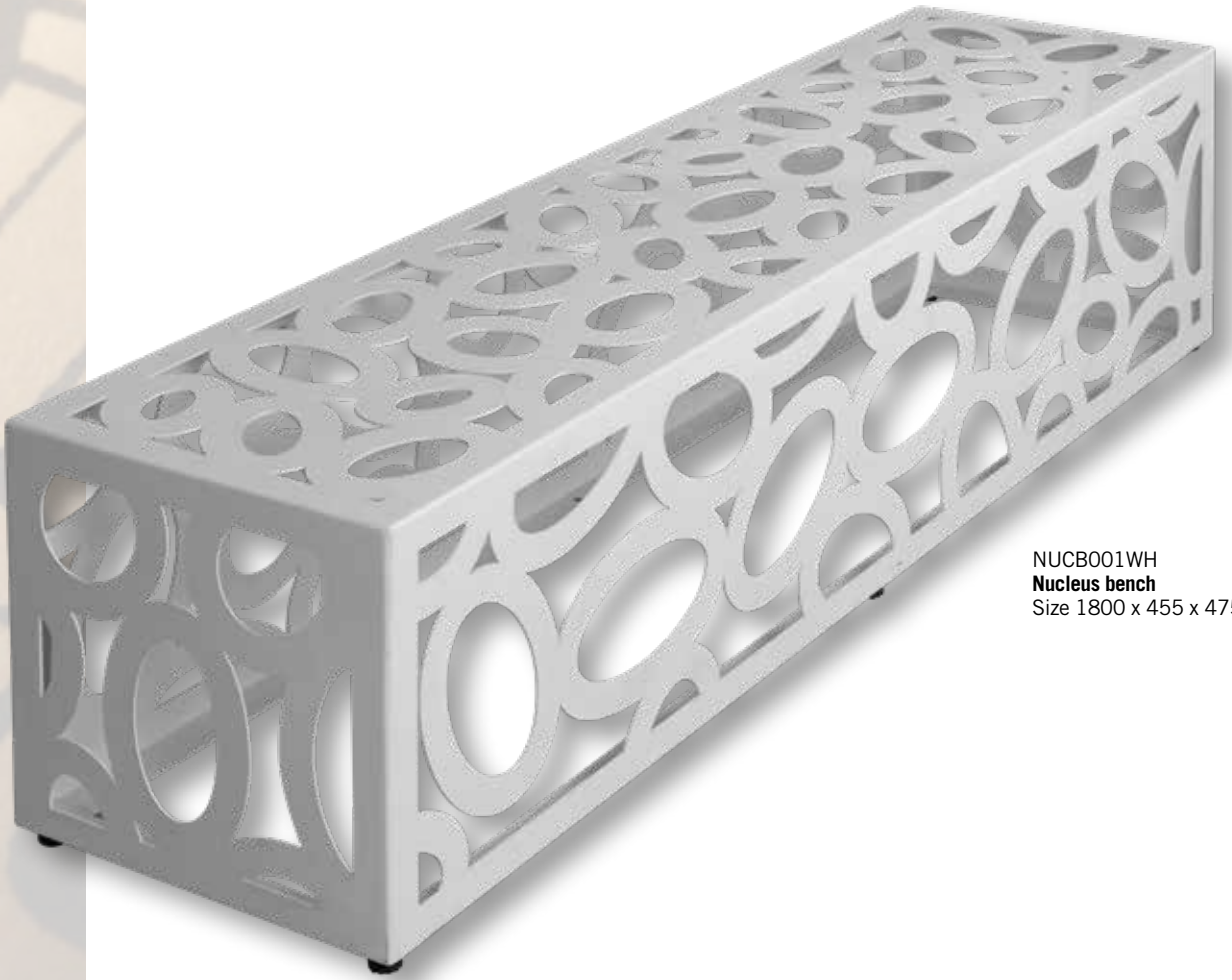

Steel with style.

Available in Black (BL), White (WH), or Silver (SI).
Size in mm: depth x height

NUCB001WH
Nucleus bench
Size 1800 x 455 x 475