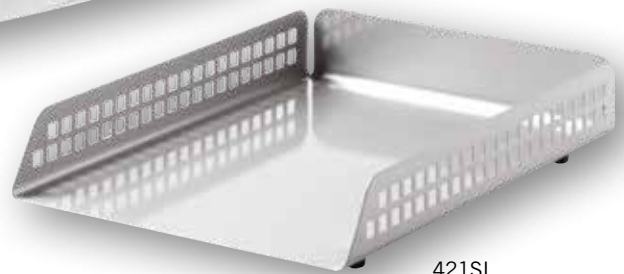

421SI
Single letter tray
Size 250 x 350 x 65