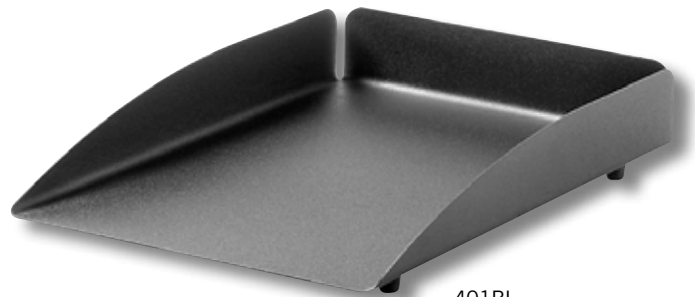

401BL
Single letter tray
Size 250 x 350 x 65