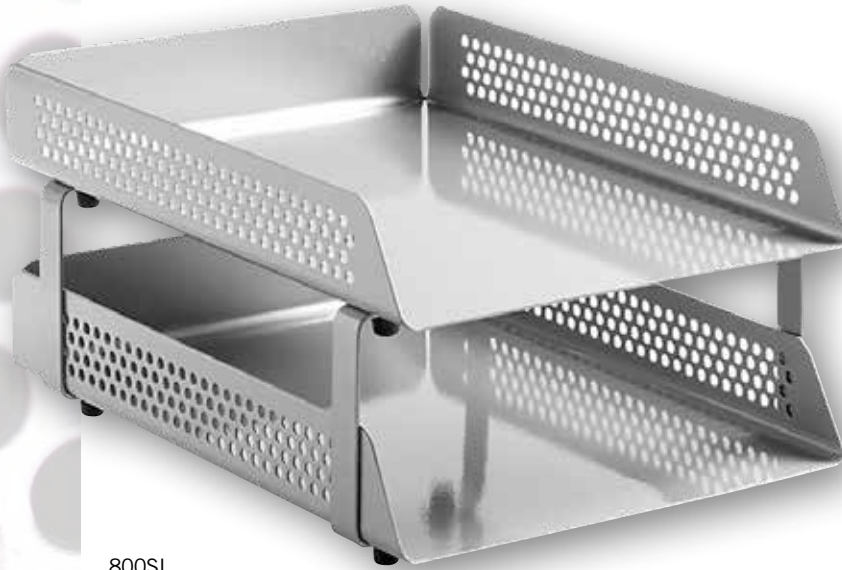

PERFORATED RANGE

Round holes punched in metal body. Available as a set or individually.

Available in black (BL), white (WH) or silver (SI).
Size in mm: width x depth x height

800SI
2-tier letter tray
Size 250 x 350 x 170