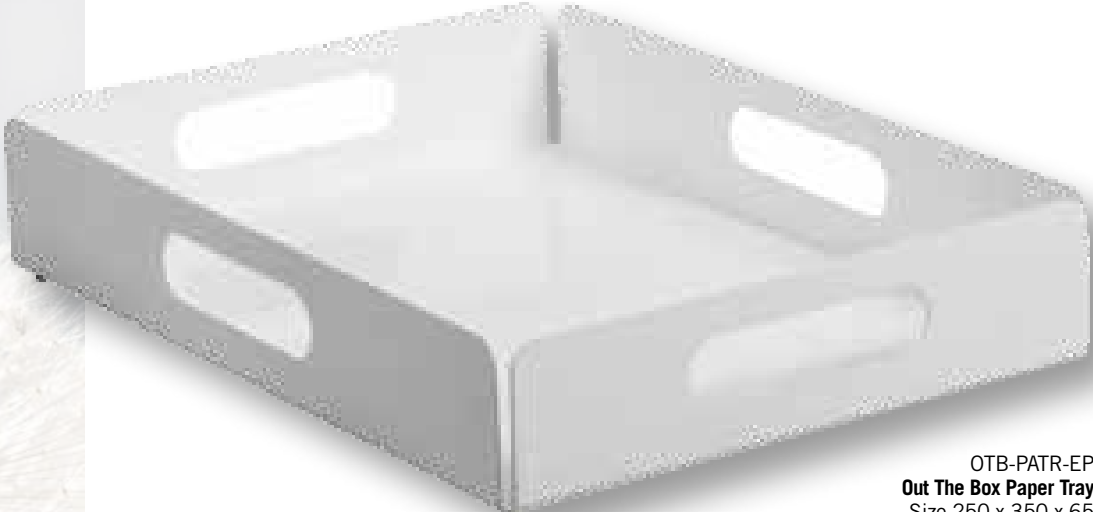

610GR
Single letter tray
Size 250 x 335 x 60

620BL
3-tier swivel letter tray

BOX TRAY

Solid metal with an elegant radius, incorporating a screen mount

Available in black (BL), white (WH) or silver (SI).
Size in mm: width x depth x height