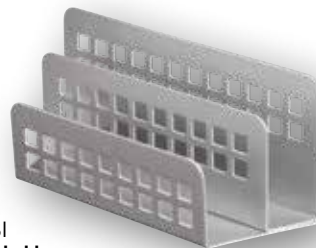

428SI
Letter holder
Size 200 x 70 x 85