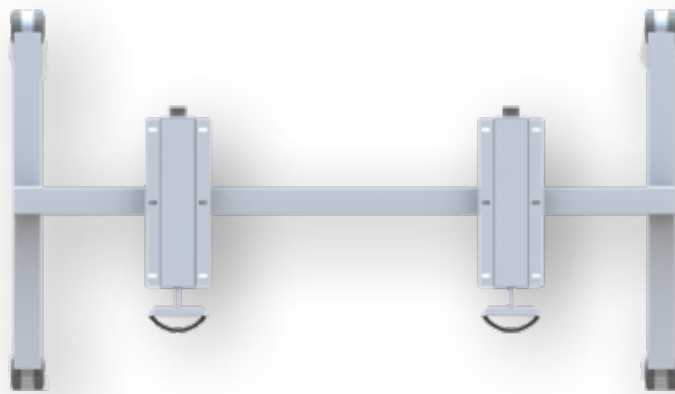

TILTSM1EP
TILTSM2EP
Tilt tables

Frame to accommodate up to 1600
Frame to accommodate up to 1800

TILT TABLES

Available in white (WH), silver (SI) or black (BL).
Size in mm: width x depth x height

CODE
Tilt Tables