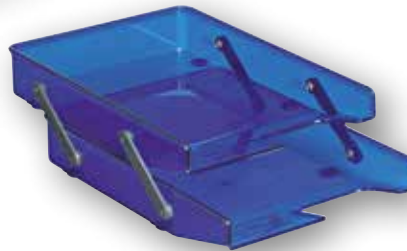

535BL
Pencil cup
Size 75 x 75 x 100

520BL
Waste paper bin
Size 240dia x 300high

RAINBOW LETTER TRAYS

Translucent plastic trays. Colours available on request.

Size in mm: width x depth x height

690BR
3-tier cantilever trays
Size 250 x 335 x 245

610BU
Single letter tray
Size 250 x 335 x 60

694BE
2-tier cantilever trays
Size 250 x 335 x 150

610GN
Single letter tray
Size 250 x 335 x 60

610BL
Single letter tray
Size 250 x 335 x 60

610BE
Single letter tray
Size 250 x 335 x 60