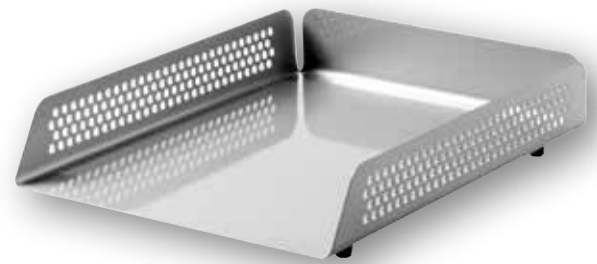

801SI
Single letter tray
Size 250 x 350 x 65