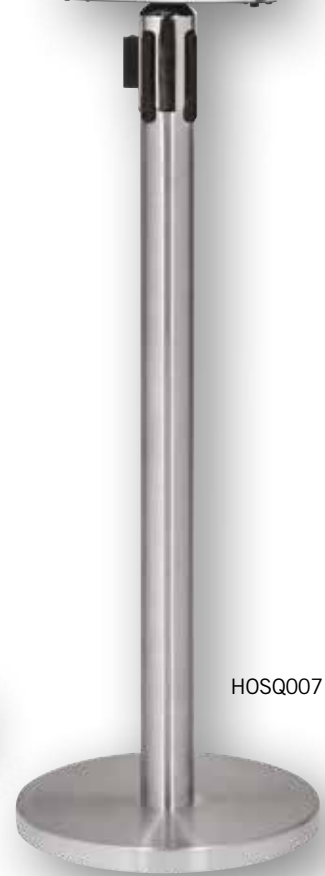

HOSQ007 (stainless)