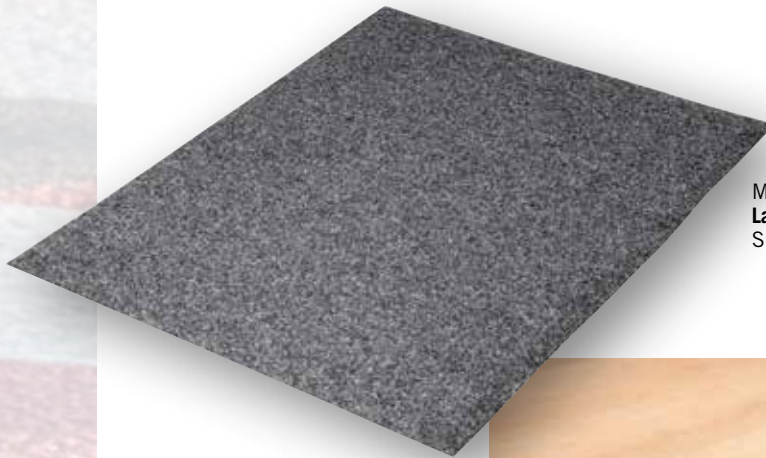

MAT072GR
Large Mat For Wood & Tiled Floors
Size 1330 x 1130

MAT071GR
Small Mat For Wood and Tiled Floors
Size 1130 x 830

074
Carpet Protector Small
Size 1200 x 900

076
Carpet Protector Medium
Size 1350 x 1140