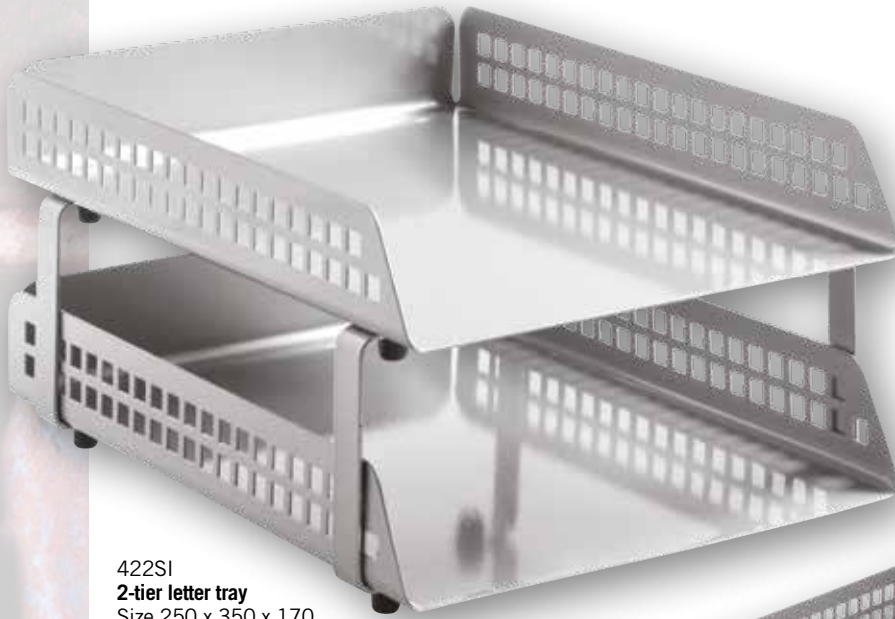

SQUARE PUNCH RANGE

Square holes punched in metal body. Available as a set or individually.

Available in black (BL), white (WH) or silver (SI).
Size in mm: width x depth x height

422SI
2-tier letter tray
Size 250 x 350 x 170