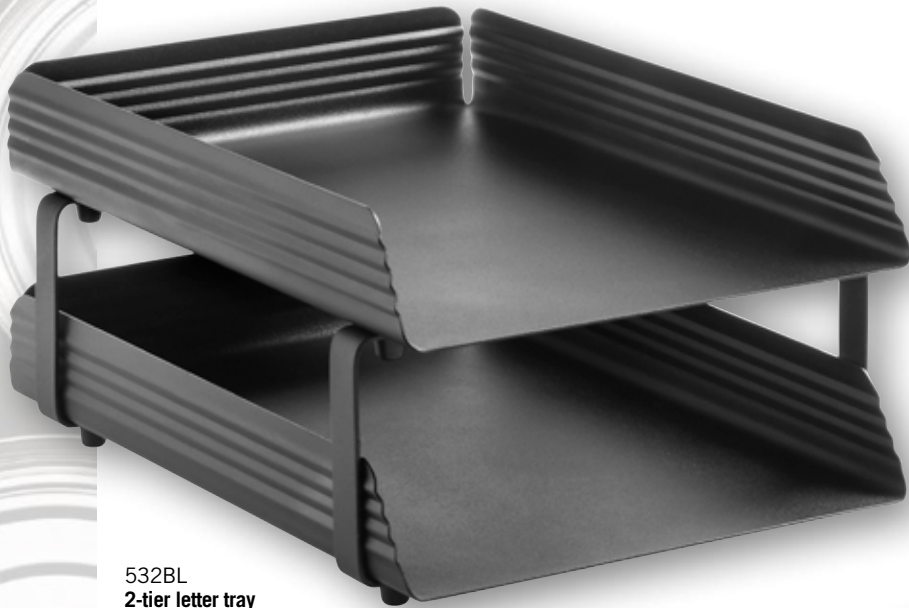

FLUTED RANGE

Solid metal with fluted sides. Available as a set or individually.

Available in black (BL), white (WH) or silver (SI).
Size in mm: width x depth x height

532BL
2-tier letter tray
Size 250 x 350 x 170