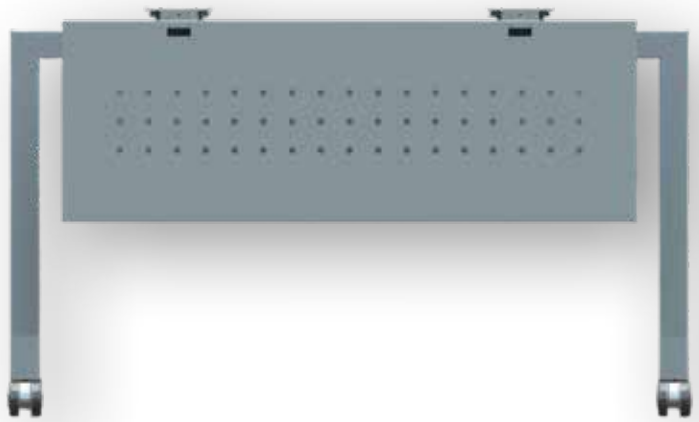

CODE
Tilt Tables