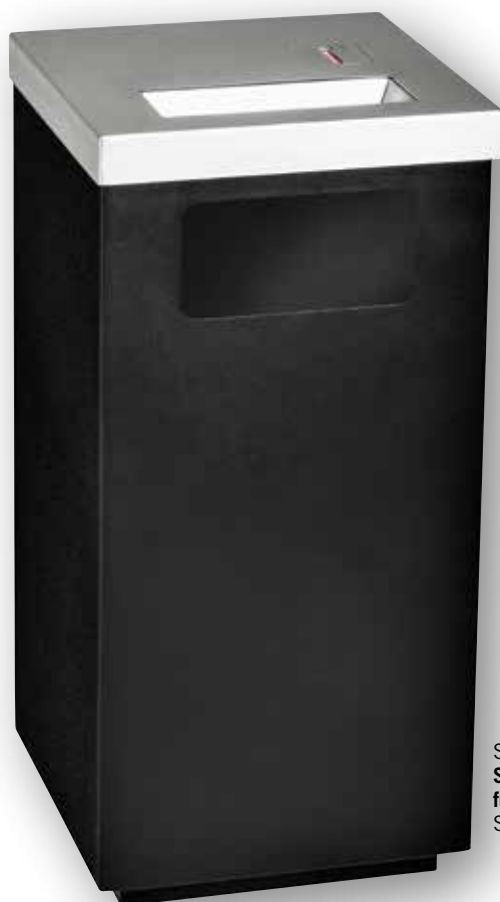

SQU101BL
Steel square line with black square
funnel lid (Code 040BL)
Size 400 X 400 X 1020