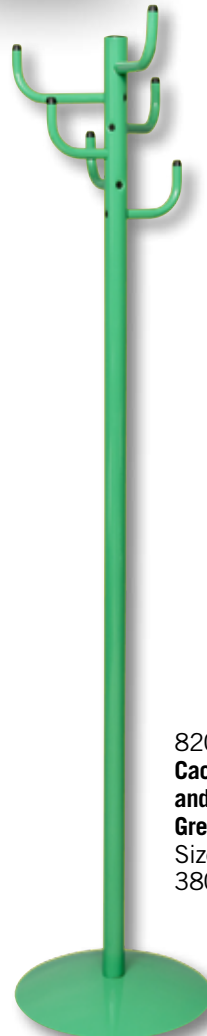

820GN
**Cactus coat
and hat stand**
Green
Size 380 x
380 x 1800