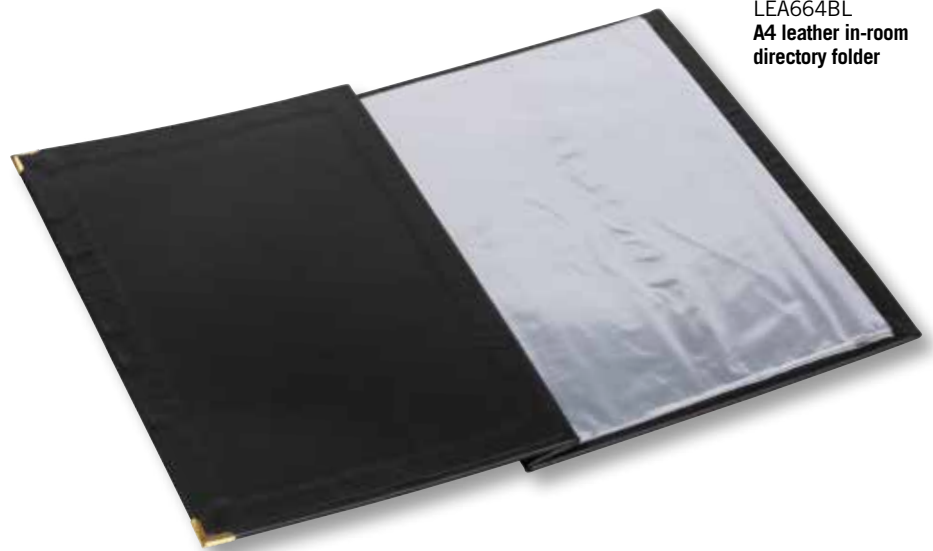

LEATHER RANGE

Natural leather-cladded accessories. Available as a set or individually.

Available in black leather (BL).
Size in mm: width x depth x height

LEA661BR
Leather menu A5

LEA664BL
**A4 leather in-room
directory folder**