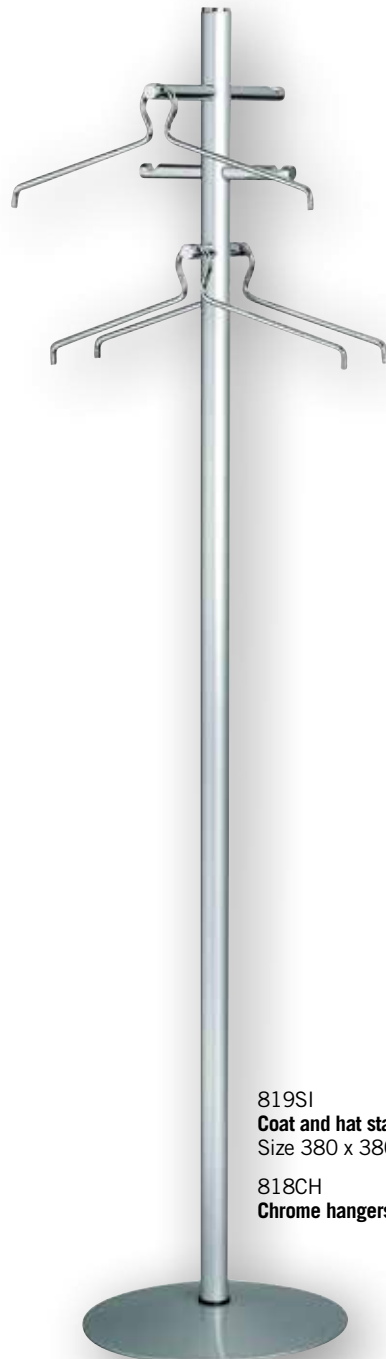

COA001BL
Y' single coat and hat stand
Size 200 x 200 x 1800

COA002WHSI
Y' double coat and hat stand
Size 200 x 200 x 1800

COAT & HAT STANDS

Combination of chrome and metal.

Available in black (BL), white (WH) or silver (SI).
Size in mm: width x depth x height