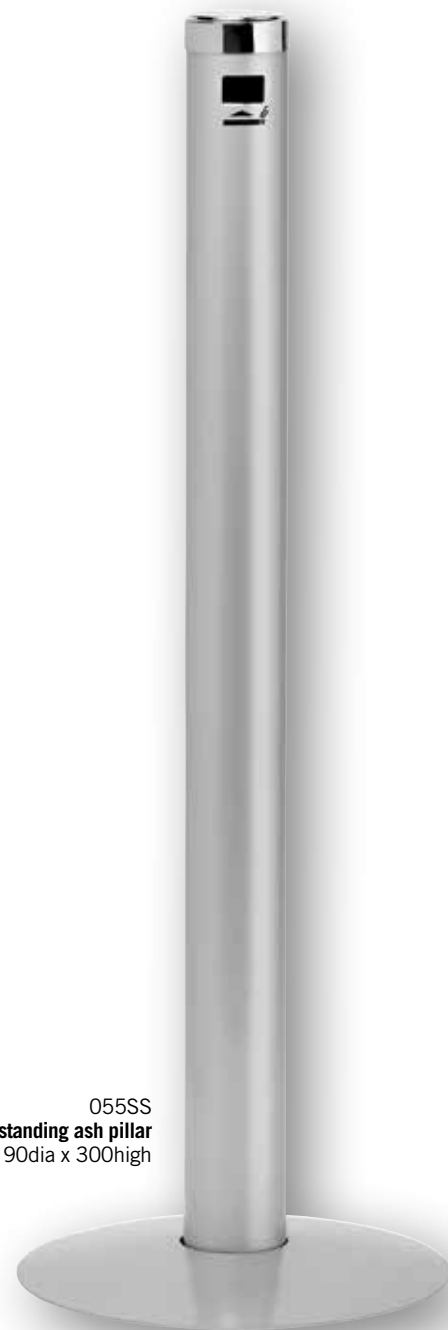

WLP003SS
Wide ash pillar
Size 90dia x 300high

ASH PILLARS

Elegant ash pillars with sleek lids

Available in black (BL), white (WH), silver (SI), or stainless steel (SS).
Size in mm: depth x height

054BL
Wall mounted ash pillar

054SS
Wall mounted ash pillar
Size 90dia x 300high

053SS
Tabletop ash pillar
with funnel lid
Size 90dia x 145high

055SS
Floor standing ash pillar
Size 90dia x 300high

SQUARE BINS

Square steel bin with a choice of lids.