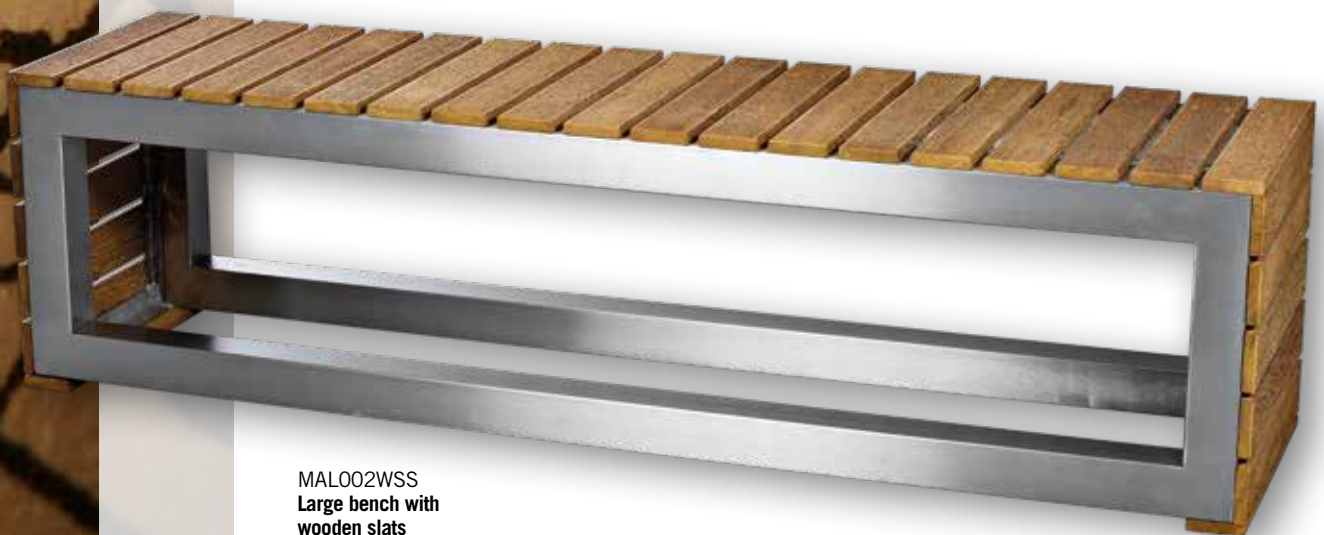

BENCHES

Modern benches with a choice of seats.

Available in black (BL), white (WH), silver (SI), or stainless steel (SS).
Size in mm: depth x height

FURSL01SS
Slimline stainless steel bench
Size 1500 x 500 x 460