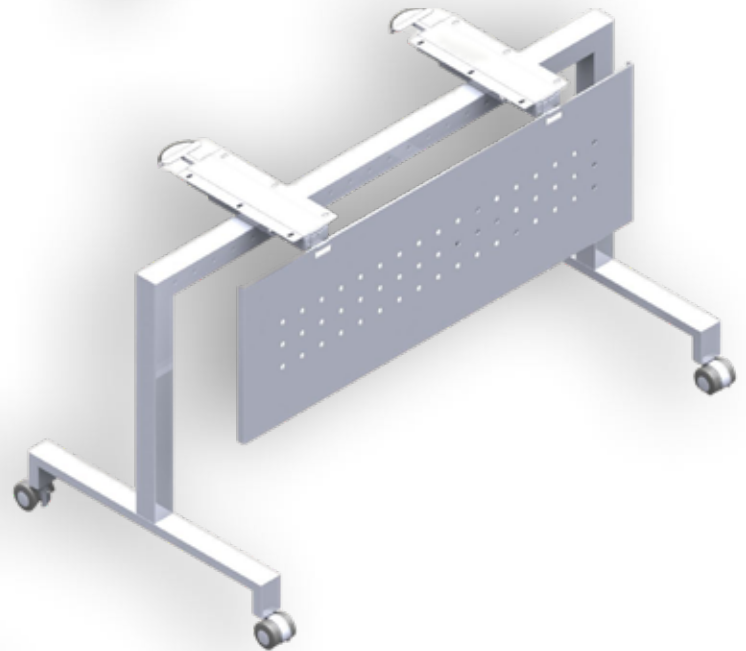

HEIGHT ADJUSTABLE TABLES

Available in computer beige (BG), charcoal (CH) or silver (SI).
Size in mm: width x depth x height

9694001
Cambio height adjustable frames

TILT TABLES

Available in computer beige (BG), charcoal (CH) or silver (SI).
Size in mm: width x depth x height