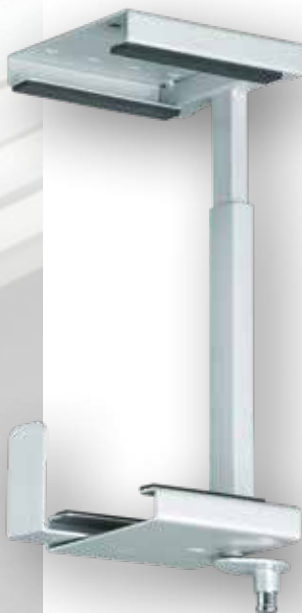

Available in black (BL)

8043701
Professional Double Freestanding

LOTUS SIT STANDS

Available in black (BL).
Size in mm: width x depth x height

8215001
Lotus Sit Stand

COMPUTER CASE HOLDERS

Micro adjustable metal CPU brackets.

Available in computer beige (BG), charcoal (CH) or silver (SI).
Size in mm: width x depth x height

317SI
Swivel CPU bracket
Size 200 x 190 x 360
Height adjustable from
360mm to max of 530mm

318SI
**Swivel CPU bracket on
runners**
Size 200 x 190 x 360
Height adjustable from
360mm to max of 530mm