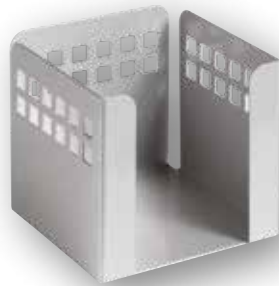

424SI
Paper cube
Size 105 x 105 x 105