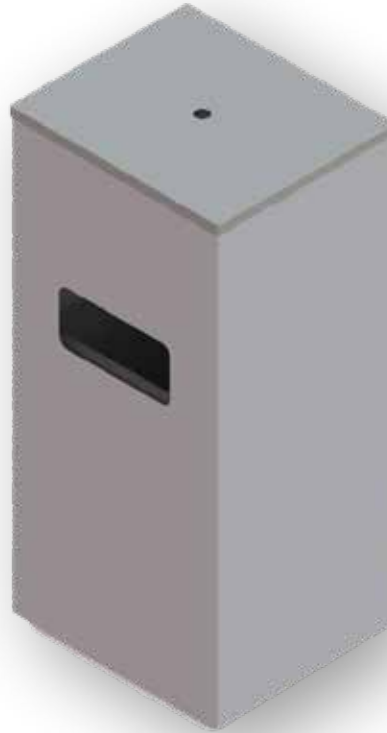

SQUARE PEDAL BIN

Available in black (BL), white (WH) or silver (SI).
Size in mm: width x depth x height

PEDSQR1EP
Square Pedal Bins
350 x 340 x 800

SANI WIPE BIN

Available in black (BL), white (WH) or silver (SI).
Size in mm: width x depth x height