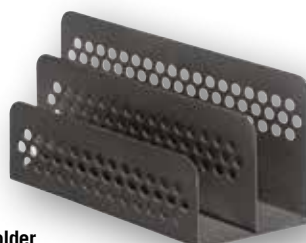

808BL
Letter holder
Size 200 x 70 x 85